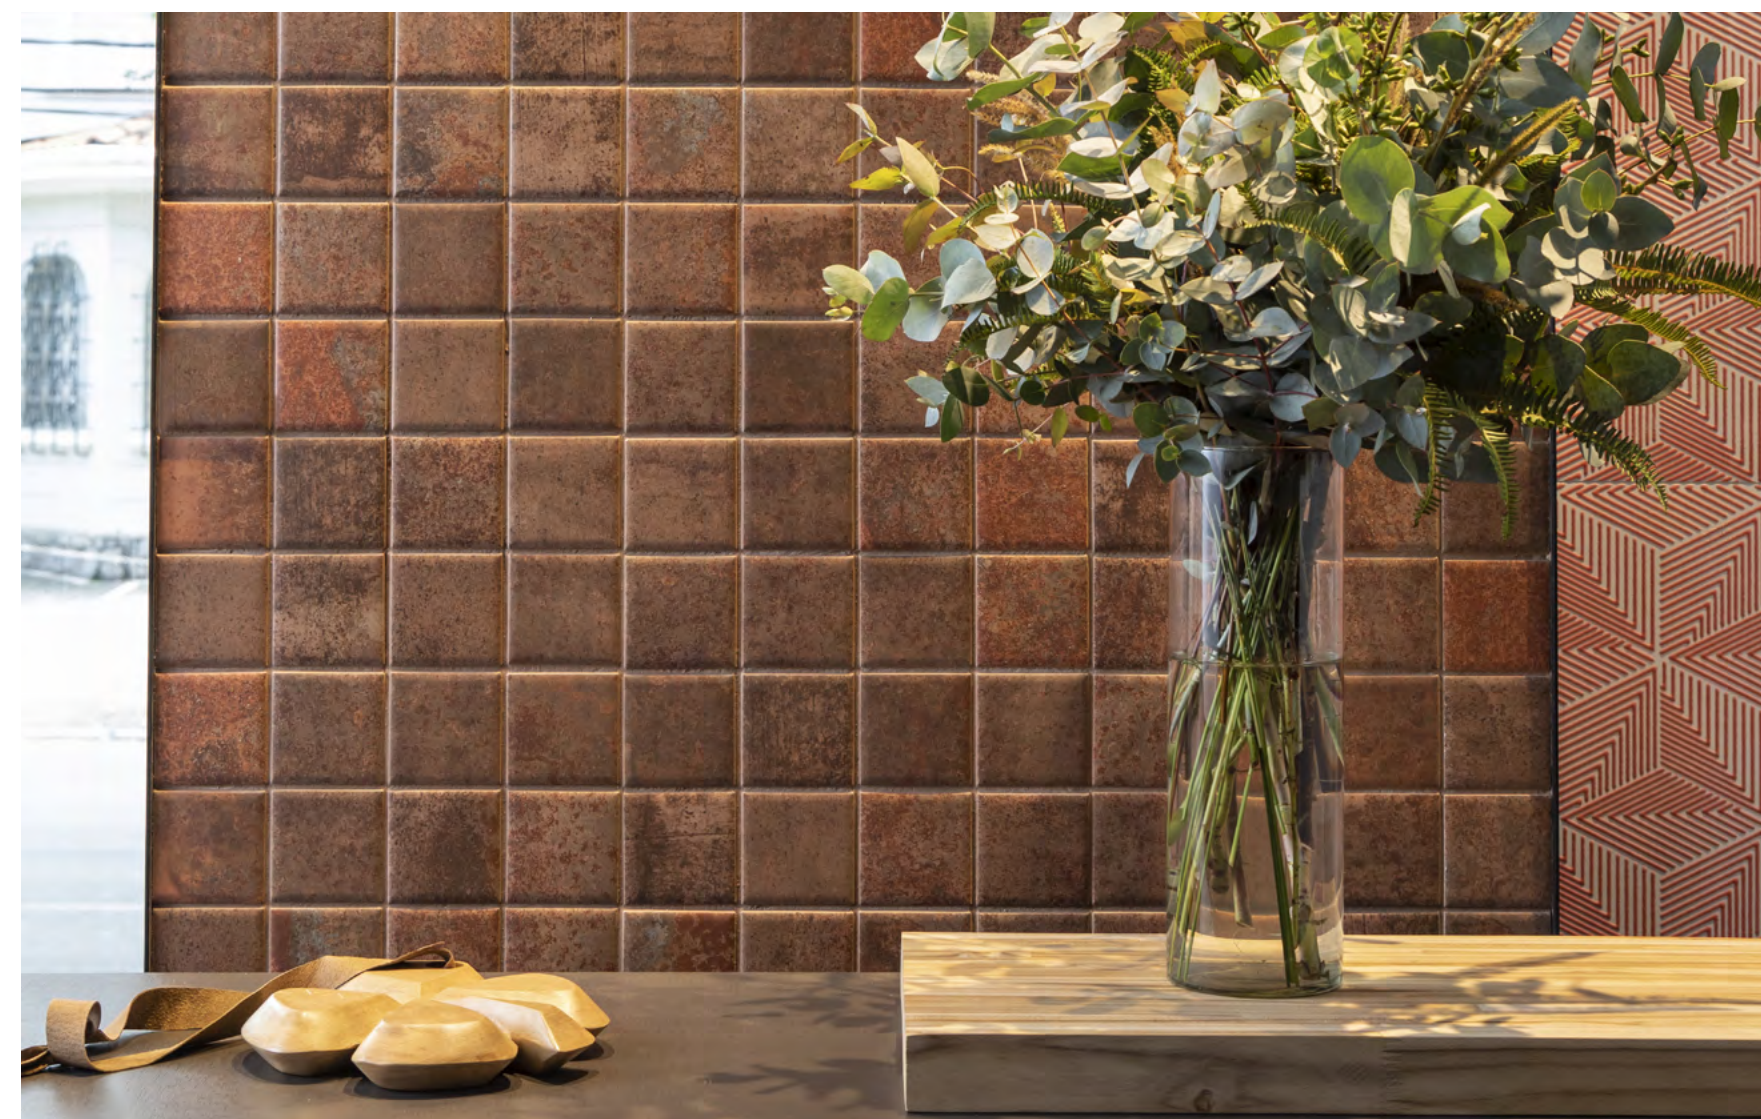

Assista ao vídeo da Coleção Livre

COLEÇÃO LIVRE

Piscina e Fachadas | Pool and Facades | Piscina y Fachadas

Oxy Grey Mesh

10x10 cm | 4"x4"
MA - COF II - BIIa - LP

Oxy Blue Mesh

10x10 cm | 4"x4"
MA - COF II - BIIa - LP

Oxy Corten Mesh

10x10 cm | 4"x4"
MA - COF II - BIIa - LP

Vibra Trio Coral BR 45x90cm | Oxy Corten Mesh Ma 7,5x7,5cm | Foto: Evelyn Müller

Produto adequado para uso em paredes de ambientes internos.
Product is suitable for use on indoor walls. / Producto adecuado para uso en paredes de ambientes internos.

Produto decorado com tecnologia digital.
Product decorated with digital technology. / Producto decorado con tecnologia digital.

Varição moderada: as cores presentes em uma única peça serão parte das cores presentes nas outras peças, e a quantidade de cores em cada peça pode variar significativamente.

While the colors present on a single piece of tile will be indicative of the colors to be expected on the other tile, the amount of colors on each piece will vary significantly.

Los colores presentes en una única pieza serán parte de los colores presentes de las otras piezas y la cantidad de colores en cada pieza pueden variar significativamente.

Produto produzido na Bahia.
Product produced in Bahia. / Producto fabricado en Bahia.

Produtos com certificação do Centro Cerâmico do Brasil (CCB)
Products certified by Centro Cerâmico Brasil (CCB)
Productos certificados por el Centro Cerâmico do Brasil (CCB)

MA Mate
Matte | Mate

LP Piscinas.
Swimming Pool Tiles.
Piletas (Fachadas).

Peça por caixa 162
m²/cx 1,66