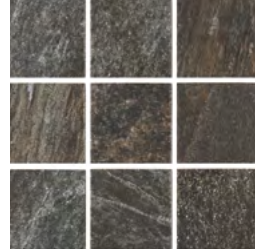

Fiji White Mesh

10x10 cm | 4"x4"
MA - COF II - BIIa - LP

Ardosia Black Mesh

10x10 cm | 4"x4"
MA - COF II - BIIa - LP

Fiji Black Mesh

10x10 cm | 4"x4"
MA - COF II - BIIa - LP

Ardosia Black Mash 10x10 | Fiji Black Mash 10x10 | Martin Cabral, Jannia Depps y Juan Vass | Foto: Negib Giha